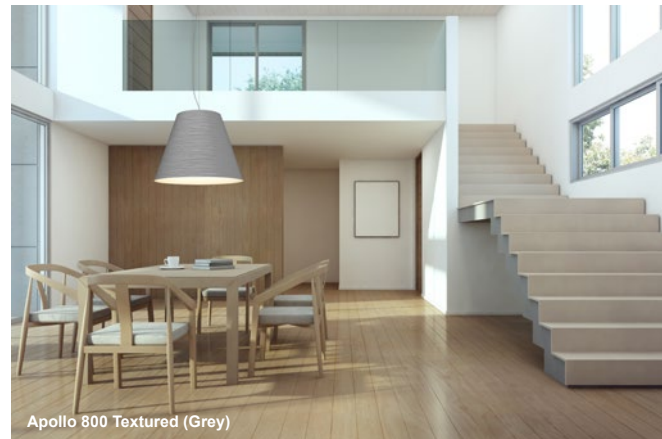

11

Black + Gold Matt

Apollo 800 Textured (Black + Gold Matt)

Apollo 600 interior with Titan (Black + Gold Matt)

Suspension, power cable and connecting box (Black)

Detail of surface (Black + Gold Matt)

Apollo 600/800 interior with Atlas (Black + Gold Matt)