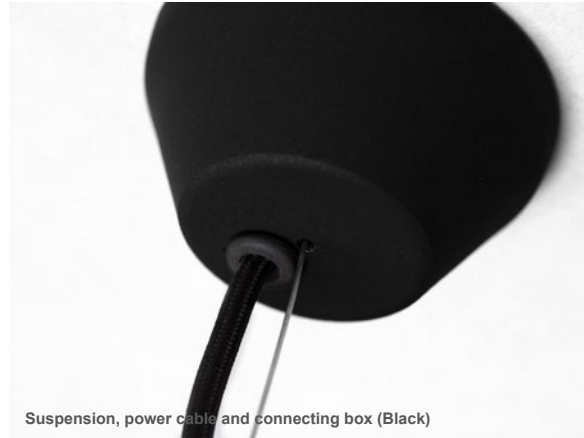

11

Black + Gold Matt

Apollo 800 Textured (Black + Gold Matt)

Apollo 600 interior with Titan (Black + Gold Matt)

Suspension, power cable and connecting box (Black)

Detail of surface (Black + Gold Matt)

Apollo 600/800 interior with Atlas (Black + Gold Matt)