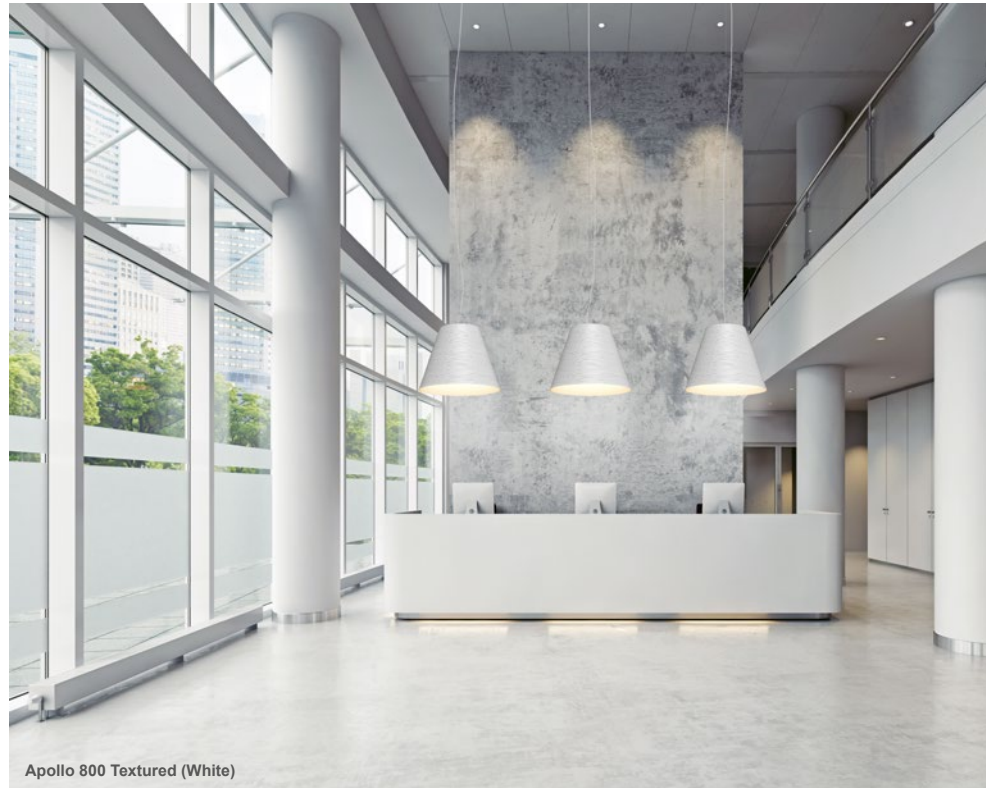

Apollo 800 Textured

Type Lounge
Mounting Suspended
Material Aluminium
E.I. class / IP Class I / IP20
Warranty: see p.348

Titan

CCT 2700K / 3000K / 4000K
CRI Ra90 (Ra80 on request)
SDCM 3
Luminous Flux LED 2700K - Ra90: (3x) 1100lm (124lm/W)
3000K - Ra90: (3x) 1156lm (130lm/W)
4000K - Ra90: (3x) 1172lm (132lm/W)
Luminous Flux System 2700K - Ra90: (3x) 880lm (86lm/W)
3000K - Ra90: (3x) 925lm (91lm/W)
4000K - Ra90: (3x) 938lm (92lm/W)
Beam angle 28° / 40°
LED Power (3x) 8.9W / 350mA (excl. driver)
System Power (3x) 10.2W / 350mA (incl. driver)

Titan Dim-to-warm LED (more info see p.330)

CCT Dim-to-warm 1800-3000K
CRI Ra90
Luminous Flux LED: (3x) 860lm - System: (3x) 688lm
LED Power (3x) 8.2W / 250mA (excl. driver)
System Power (3x) 9.4W / 250mA (incl. driver)

Atlas

Luminous Flux LED 2700K - Ra90: (3x) 2585lm (135lm/W)
3000K - Ra90: (3x) 2604lm (136lm/W)
4000K - Ra90: (3x) 2755lm (143lm/W)
Luminous Flux System 2700K - Ra90: (3x) 2096lm (93lm/W)
3000K - Ra90: (3x) 2112lm (96lm/W)
4000K - Ra90: (3x) 2234lm (99lm/W)
SDCM 3
Beam angle 22° / 45° / 58°
LED Power (3x) 19.7W / 700mA (excl. driver)
System Power (3x) 22.6W / 700mA (incl. driver)

Suspension set (included):

- Ceiling box (matching luminaire color)
- Integrated strain relief
- Single steel suspension wire
- 230V Textile supply cable max. 2000mm:
  - White cable: White luminaire
  - Grey cable: Grey luminaire
  - Black cable: All other luminaire colors

Apollo 800 Textured (White)